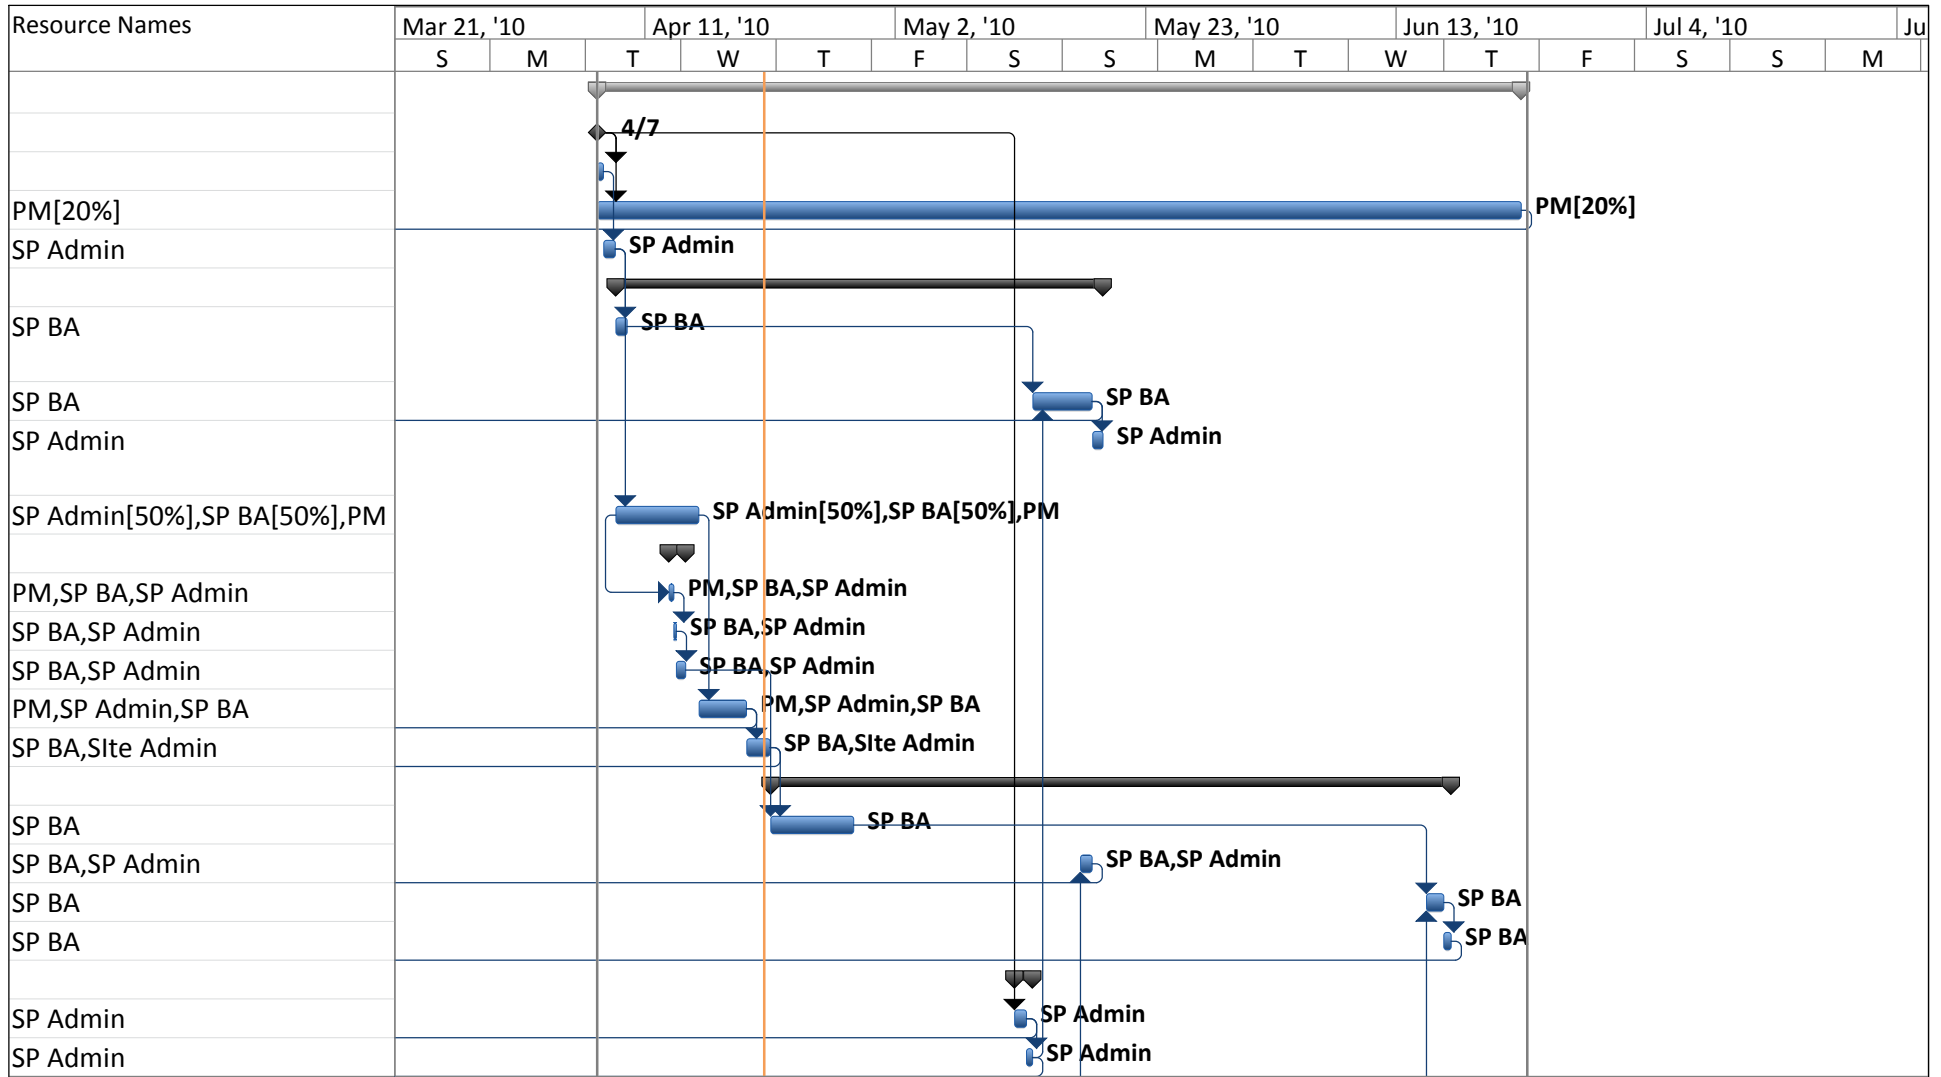

Project: IEC_SP2010_Migration_S Date: Wed 4/21/10	Task		External Milestone		Manual Summary Rollup	
	Split		Inactive Task		Manual Summary	
	Milestone		Inactive Milestone		Start-only	
	Summary		Inactive Summary		Finish-only	
	Project Summary		Manual Task		Deadline	
	External Tasks		Duration-only		Progress